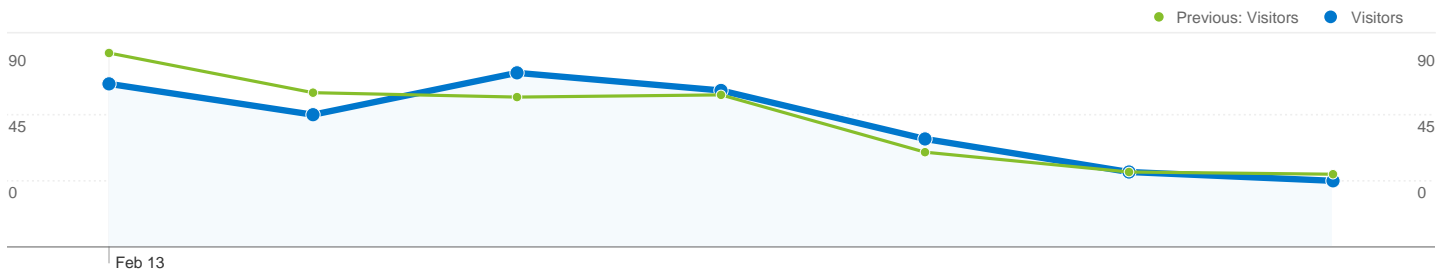

Site Usage

448 Visits

Previous: 447 (0.22%)

55.13% Bounce Rate

Previous: 60.40% (-8.72%)

1,014 Pageviews

Previous: 967 (4.86%)

00:01:37 Avg. Time on Site

Previous: 00:01:19 (22.13%)

2.26 Pages/Visit

Previous: 2.16 (4.63%)

66.52% % New Visits

Previous: 66.67% (-0.22%)

Visitors Overview

Visitors
371

Map Overlay

371 people visited this site

448 Visits

Previous: 447 (0.22%)

371 Absolute Unique Visitors

Previous: 373 (-0.54%)

1,014 Pageviews

Previous: 967 (4.86%)

2.26 Average Pageviews

Pages on this site were viewed a total of 1,014 times

1,014 Pageviews

Previous: 967 (4.86%)

825 Unique Views

Previous: 762 (8.27%)

55.13% Bounce Rate

Previous: 60.40% (-8.72%)

Top Content