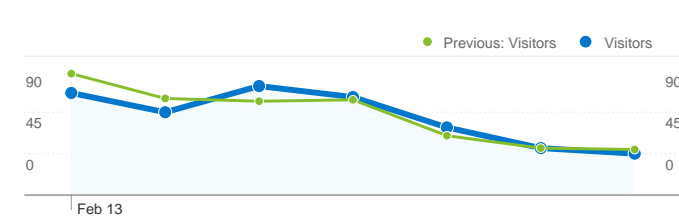

Site Usage

448 Visits

Previous: 447 (0.22%)

55.13% Bounce Rate

Previous: 60.40% (-8.72%)

1,014 Pageviews

Previous: 967 (4.86%)

00:01:37 Avg. Time on Site

Previous: 00:01:19 (22.13%)

2.26 Pages/Visit

Previous: 2.16 (4.63%)

66.52% % New Visits

Previous: 66.67% (-0.22%)

Visitors Overview

Visitors
371

Map Overlay

371 people visited this site

448 Visits

Previous: 447 (0.22%)

371 Absolute Unique Visitors

Previous: 373 (-0.54%)

1,014 Pageviews

Previous: 967 (4.86%)

2.26 Average Pageviews

Pages on this site were viewed a total of 1,014 times

1,014 Pageviews

Previous: 967 (4.86%)

825 Unique Views

Previous: 762 (8.27%)

55.13% Bounce Rate

Previous: 60.40% (-8.72%)

Top Content