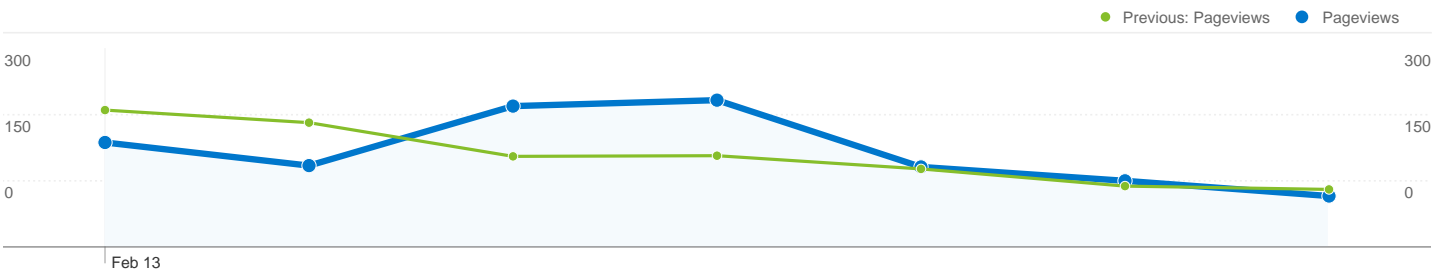

Pages on this site were viewed a total of 1,014 times

1,014 Pageviews

Previous: 967 (4.86%)

825 Unique Views

Previous: 762 (8.27%)

55.13% Bounce Rate

Previous: 60.40% (-8.72%)

Top Content

Pages	Pageviews	% Pageviews
/index.html		
Feb 13, 2012 - Feb 19, 2012	160	15.78%
Feb 6, 2012 - Feb 12, 2012	148	15.31%
% Change	8.11%	3.10%
/offices/assessor/index.htm		
Feb 13, 2012 - Feb 19, 2012	89	8.78%
Feb 6, 2012 - Feb 12, 2012	88	9.10%
% Change	1.14%	-3.55%
/offices/sheriff/index.htm		
Feb 13, 2012 - Feb 19, 2012	83	8.19%
Feb 6, 2012 - Feb 12, 2012	91	9.41%
% Change	-8.79%	-13.02%
/jobopenings.htm		
Feb 13, 2012 - Feb 19, 2012	55	5.42%
Feb 6, 2012 - Feb 12, 2012	43	4.45%
% Change	27.91%	21.98%
/services.htm