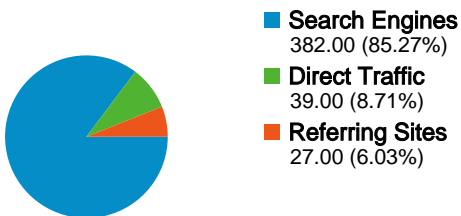

Site Usage

448 Visits

Previous: 447 (0.22%)

55.13% Bounce Rate

Previous: 60.40% (-8.72%)

1,014 Pageviews

Previous: 967 (4.86%)

00:01:37 Avg. Time on Site

Previous: 00:01:19 (22.13%)

2.26 Pages/Visit

Previous: 2.16 (4.63%)

66.52% % New Visits

Previous: 66.67% (-0.22%)

Visitors Overview

Visitors
371

Map Overlay

Traffic Sources Overview

Content Overview		
Pages	Pageviews	% Pageviews
/index.html		
Feb 13, 2012 - Feb 19, 2012	160	15.78%
Feb 6, 2012 - Feb 12, 2012	148	15.31%
% Change	8.11%	3.10%
/offices/assessor/index.htm		
Feb 13, 2012 - Feb 19, 2012	89	8.78%
Feb 6, 2012 - Feb 12, 2012	88	9.10%
% Change	1.14%	-3.55%
/offices/sheriff/index.htm		
Feb 13, 2012 - Feb 19, 2012	83	8.19%
Feb 6, 2012 - Feb 12, 2012	91	9.41%
% Change	-8.79%	-13.02%
/jobopenings.htm		
Feb 13, 2012 - Feb 19, 2012	55	5.42%
Feb 6, 2012 - Feb 12, 2012	43	4.45%
% Change	27.91%	21.98%
/services.htm		
Feb 13, 2012 - Feb 19, 2012	53	5.23%
Feb 6, 2012 - Feb 12, 2012	35	3.62%
% Change	51.43%	44.41%

371 people visited this site

448 Visits

Previous: 447 (0.22%)

371 Absolute Unique Visitors

Previous: 373 (-0.54%)

1,014 Pageviews

Previous: 967 (4.86%)

2.26 Average Pageviews