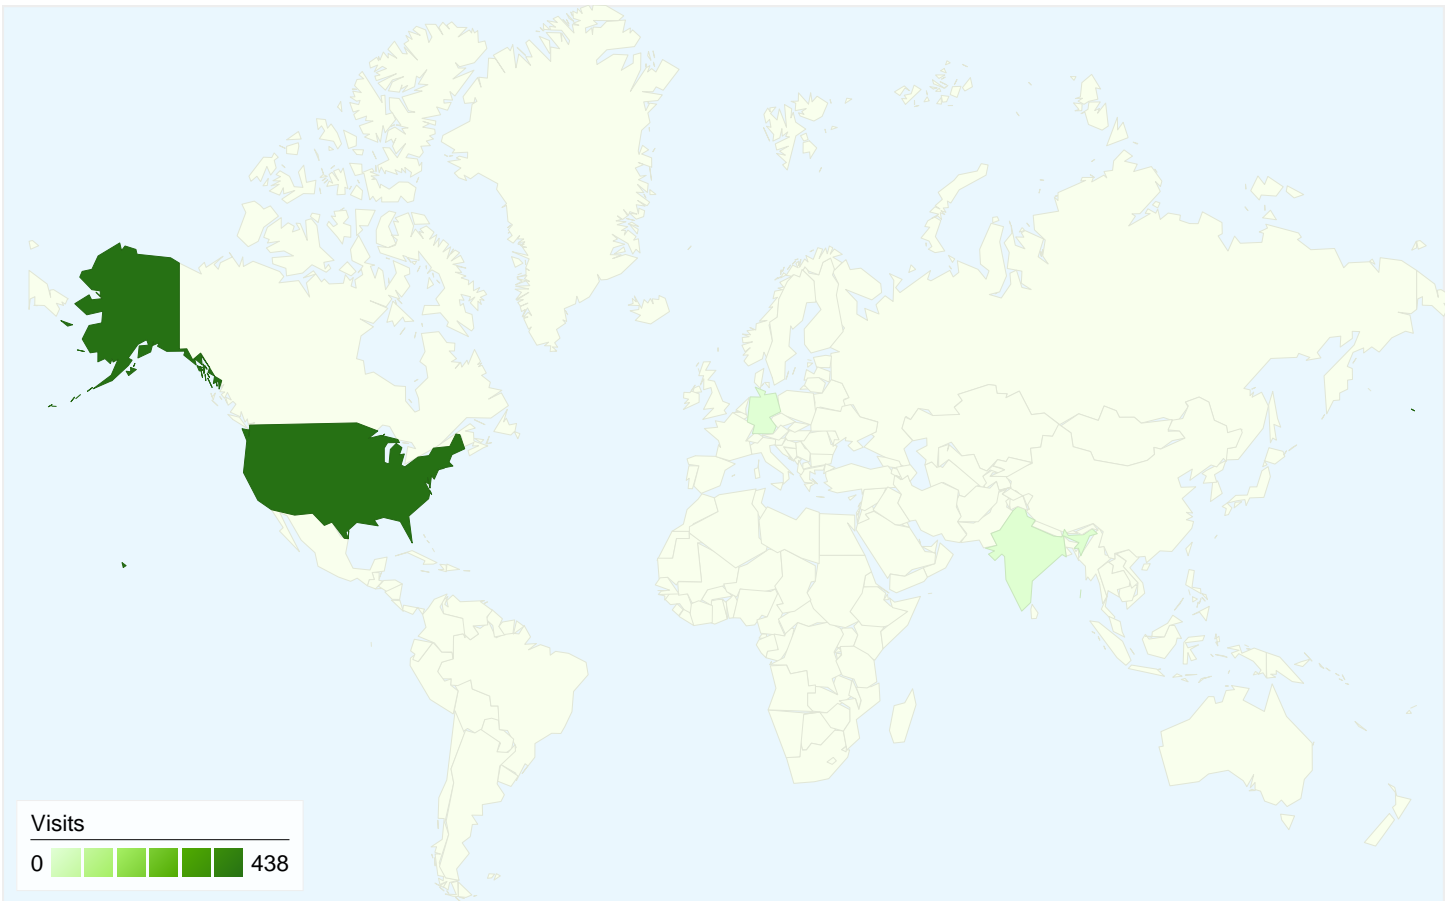

Traffic Sources Overview

Feb 13, 2012 - Feb 19, 2012

Comparing to: Feb 6, 2012 - Feb 12, 2012

All traffic sources sent a total of 448 visits

8.71% Direct Traffic

Previous: 11.19% (-22.17%)

6.03% Referring Sites

Feb 13, 2012 - Feb 19, 2012	4	0.89%
Feb 6, 2012 - Feb 12, 2012	0	0.00%
% Change	100.00%	100.00%

Feb 13, 2012 - Feb 19, 2012	10	2.62%
Feb 6, 2012 - Feb 12, 2012	5	1.36%
% Change	100.00%	93.19%

448 visits came from 5 countries/territories