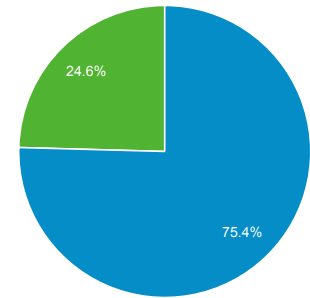

2,502

New Users

2,100

Sessions

3,133

Number of Sessions per User

1.25

Pageviews

7,052

Pages / Session

2.25

Avg. Session Duration

00:01:48

Bounce Rate

57.23%

New Visitor Returning Visitor

Language

	Language	Users	% Users
1.	en-us	2,477	99.00%
2.	ko	16	0.64%
3.	cs-cz	2	0.08%
4.	en-gb	2	0.08%
5.	da	1	0.04%
6.	de	1	0.04%
7.	en-ca	1	0.04%
8.	it	1	0.04%
9.	ru	1	0.04%