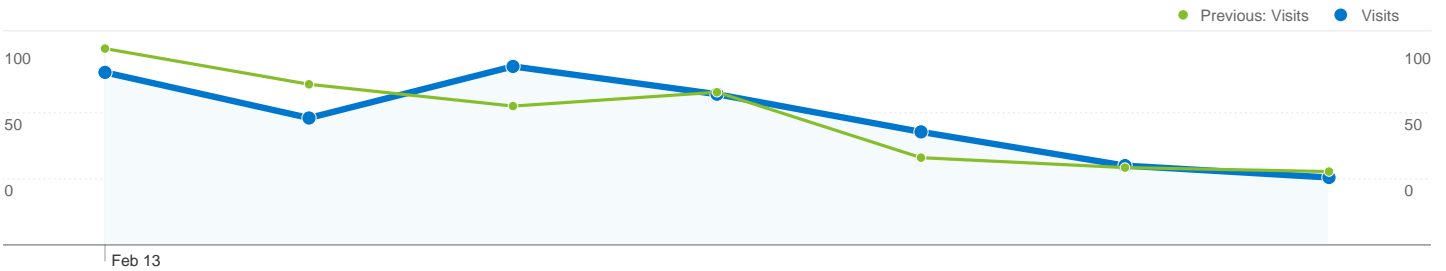

Traffic Sources Overview

Feb 13, 2012 - Feb 19, 2012

Comparing to: Feb 6, 2012 - Feb 12, 2012

All traffic sources sent a total of 448 visits

8.71% Direct Traffic

Previous: 11.19% (-22.17%)

6.03% Referring Sites

Previous: 6.26% (-3.79%)

85.27% Search Engines

Previous: 82.55% (3.29%)

- Search Engines
  382.00 (85.27%)
- Direct Traffic
  39.00 (8.71%)
- Referring Sites
  27.00 (6.03%)

Top Traffic Sources

Sources	Visits	% visits
google (organic)		
Feb 13, 2012 - Feb 19, 2012	278	62.05%
Feb 6, 2012 - Feb 12, 2012	281	62.86%
% Change	-1.07%	-1.29%
bing (organic)		
Feb 13, 2012 - Feb 19, 2012	58	12.95%
Feb 6, 2012 - Feb 12, 2012	51	11.41%
% Change	13.73%	13.47%
(direct) ((none))		
Feb 13, 2012 - Feb 19, 2012	39	8.71%
Feb 6, 2012 - Feb 12, 2012	50	11.19%
% Change	-22.00%	-22.17%
yahoo (organic)		
Feb 13, 2012 - Feb 19, 2012	38	8.48%
Feb 6, 2012 - Feb 12, 2012	25	5.59%
% Change	52.00%	51.66%
webcrawler.com (referral)		

Keywords	Visits	% visits
(not provided)		
Feb 13, 2012 - Feb 19, 2012	48	12.57%
Feb 6, 2012 - Feb 12, 2012	69	18.70%
% Change	-30.43%	-32.80%
jackson county iowa		
Feb 13, 2012 - Feb 19, 2012	38	9.95%
Feb 6, 2012 - Feb 12, 2012	31	8.40%
% Change	22.58%	18.41%
jackson county iowa assessor		
Feb 13, 2012 - Feb 19, 2012	18	4.71%
Feb 6, 2012 - Feb 12, 2012	13	3.52%
% Change	38.46%	33.75%
jackson county ia		
Feb 13, 2012 - Feb 19, 2012	12	3.14%
Feb 6, 2012 - Feb 12, 2012	4	1.08%
% Change	200.00%	189.79%
jackson county assessor