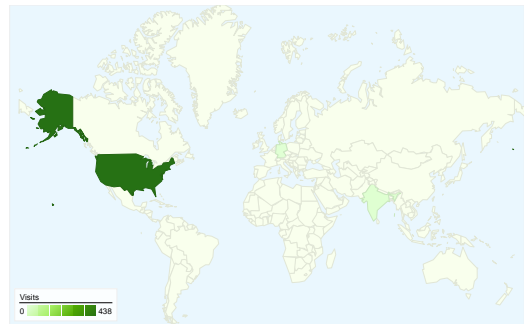

Previous: 00:01:19 (22.13%)

2.26 Pages/Visit

Previous: 2.16 (4.63%)

66.52% % New Visits

Previous: 66.67% (-0.22%)

Visitors Overview

Visitors
371

Map Overlay

371 people visited this site

448 Visits

Previous: 447 (0.22%)

371 Absolute Unique Visitors

Previous: 373 (-0.54%)

1,014 Pageviews

Previous: 967 (4.86%)

2.26 Average Pageviews

Traffic Sources Overview

Feb 13, 2012 - Feb 19, 2012

Comparing to: Feb 6, 2012 - Feb 12, 2012

All traffic sources sent a total of 448 visits

8.71% Direct Traffic

Previous: 11.19% (-22.17%)

6.03% Referring Sites

Feb 13, 2012 - Feb 19, 2012	4	0.89%
Feb 6, 2012 - Feb 12, 2012	0	0.00%
% Change	100.00%	100.00%

Feb 13, 2012 - Feb 19, 2012	10	2.62%
Feb 6, 2012 - Feb 12, 2012	5	1.36%
% Change	100.00%	93.19%

448 visits came from 5 countries/territories